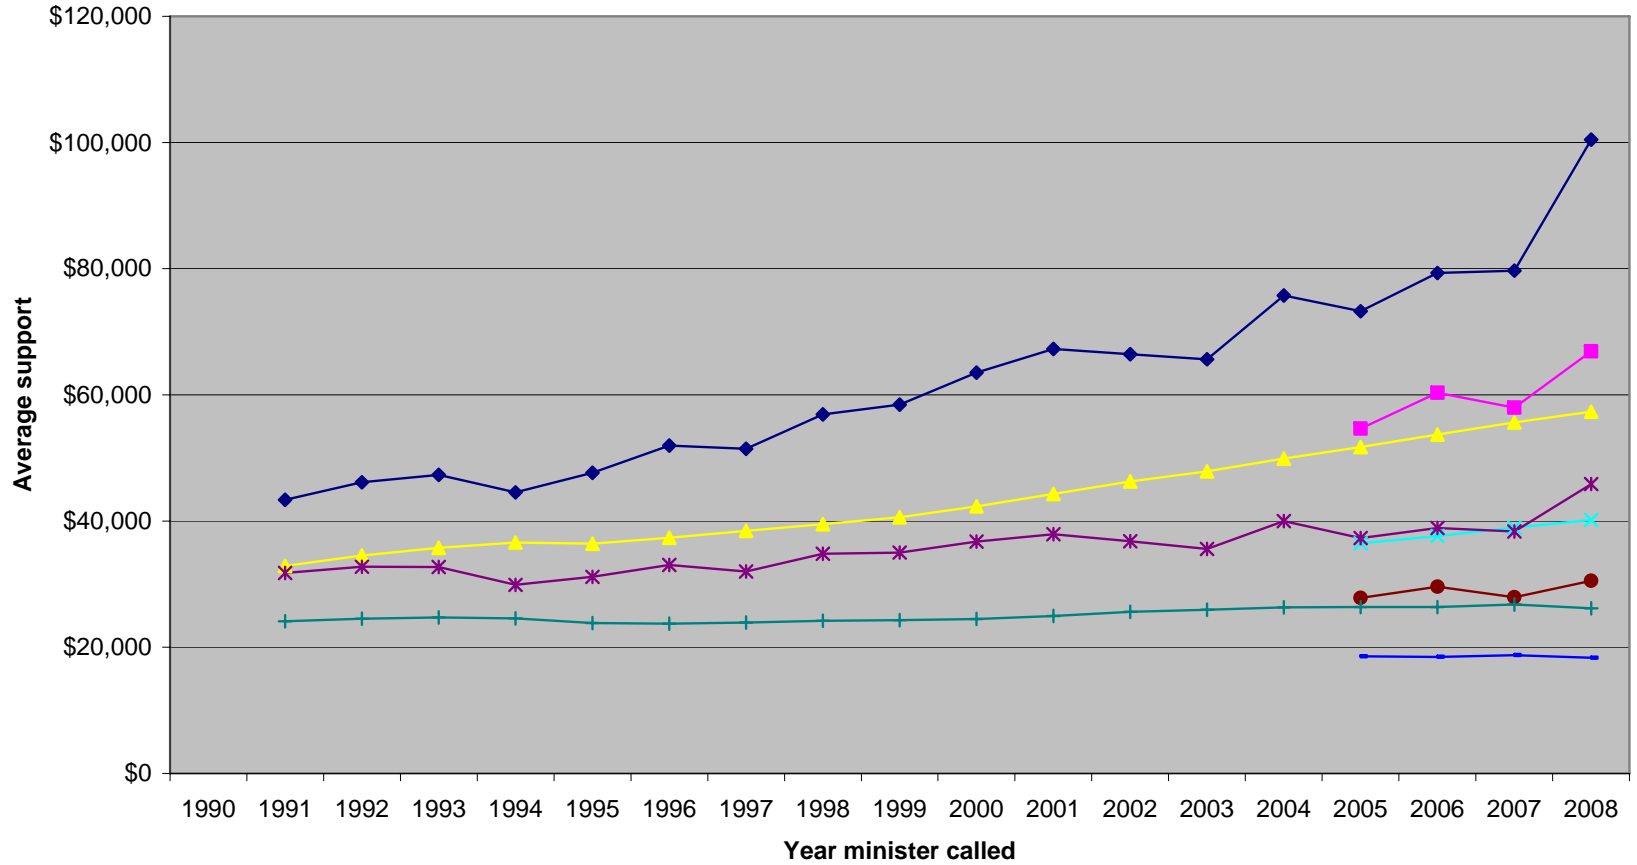

Year by Year Ministerial Settlement Statistics

1990 - 2008

Gender of ministers entering & departing

Motives for departure

Age of ministers entering positions

Gender and compensation

Compensation I

Compensation II

◆ Av. TCM to Incoming Ministers
 ■ Av. S&H to Incoming Ministers
 ▲ Av. Ttl Comp--All Civilian Wrkrs
 × Av. Wages--All Civilian Wrkrs
✱ Av. TCM in Real \$ (1982/84)
 ● Av. S&H in Real \$ (1982/84)
 + Av. Ttl. Comp. in Real \$
 — Av. Wages in Real \$