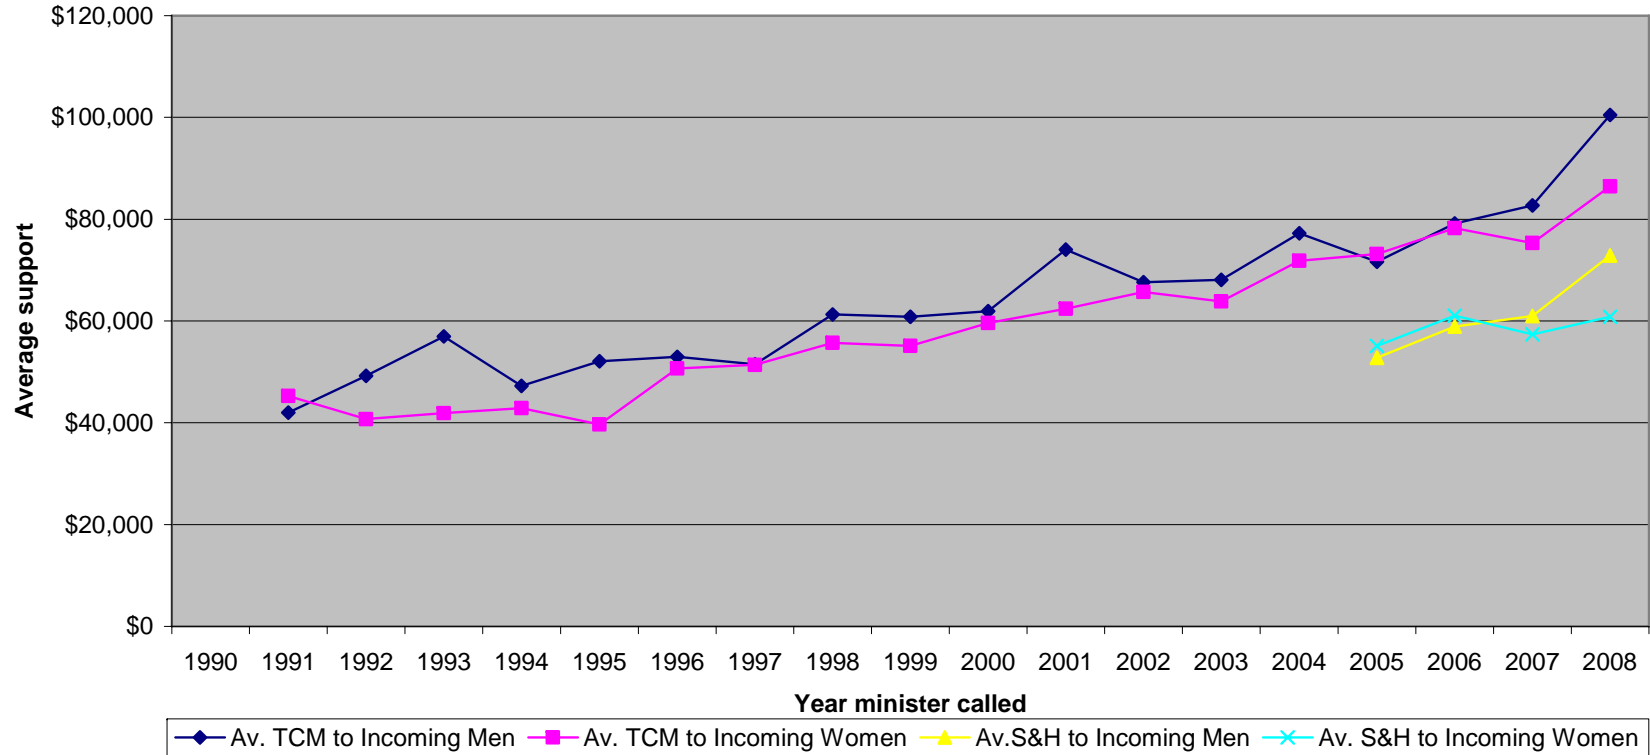

Year by Year Ministerial Settlement Statistics

1990 - 2008

Gender of ministers entering & departing

Motives for departure

Age of ministers entering positions

Gender and compensation

Compensation I

Compensation II

◆ Av. TCM to Incoming Ministers
 ■ Av. S&H to Incoming Ministers
 ▲ Av. Ttl Comp--All Civilian Wrkrs
 × Av. Wages--All Civilian Wrkrs
✱ Av. TCM in Real \$ (1982/84)
 ● Av. S&H in Real \$ (1982/84)
 + Av. Ttl. Comp. in Real \$
 — Av. Wages in Real \$