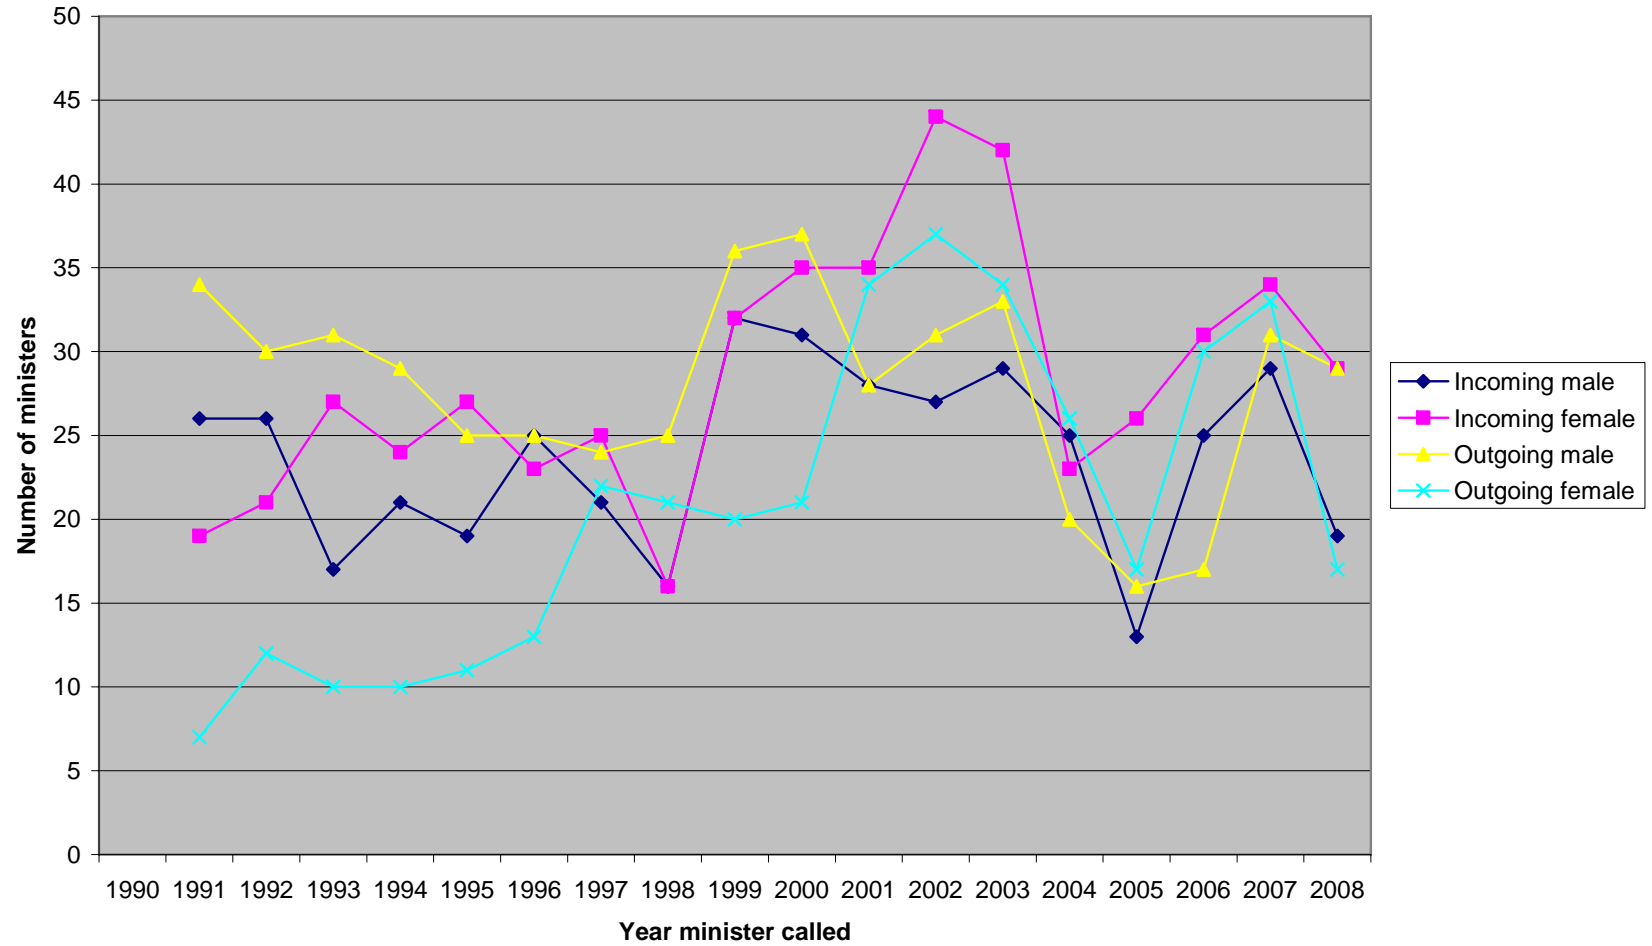

Year by Year Ministerial Settlement Statistics

1990 - 2008

Gender of ministers entering & departing

Motives for departure

Age of ministers entering positions

Gender and compensation

Compensation I

Compensation II

◆ Av. TCM to Incoming Ministers
 ■ Av. S&H to Incoming Ministers
 ▲ Av. Ttl Comp--All Civilian Wrkrs
 × Av. Wages--All Civilian Wrkrs
✱ Av. TCM in Real \$ (1982/84)
 ● Av. S&H in Real \$ (1982/84)
 + Av. Ttl. Comp. in Real \$
 — Av. Wages in Real \$