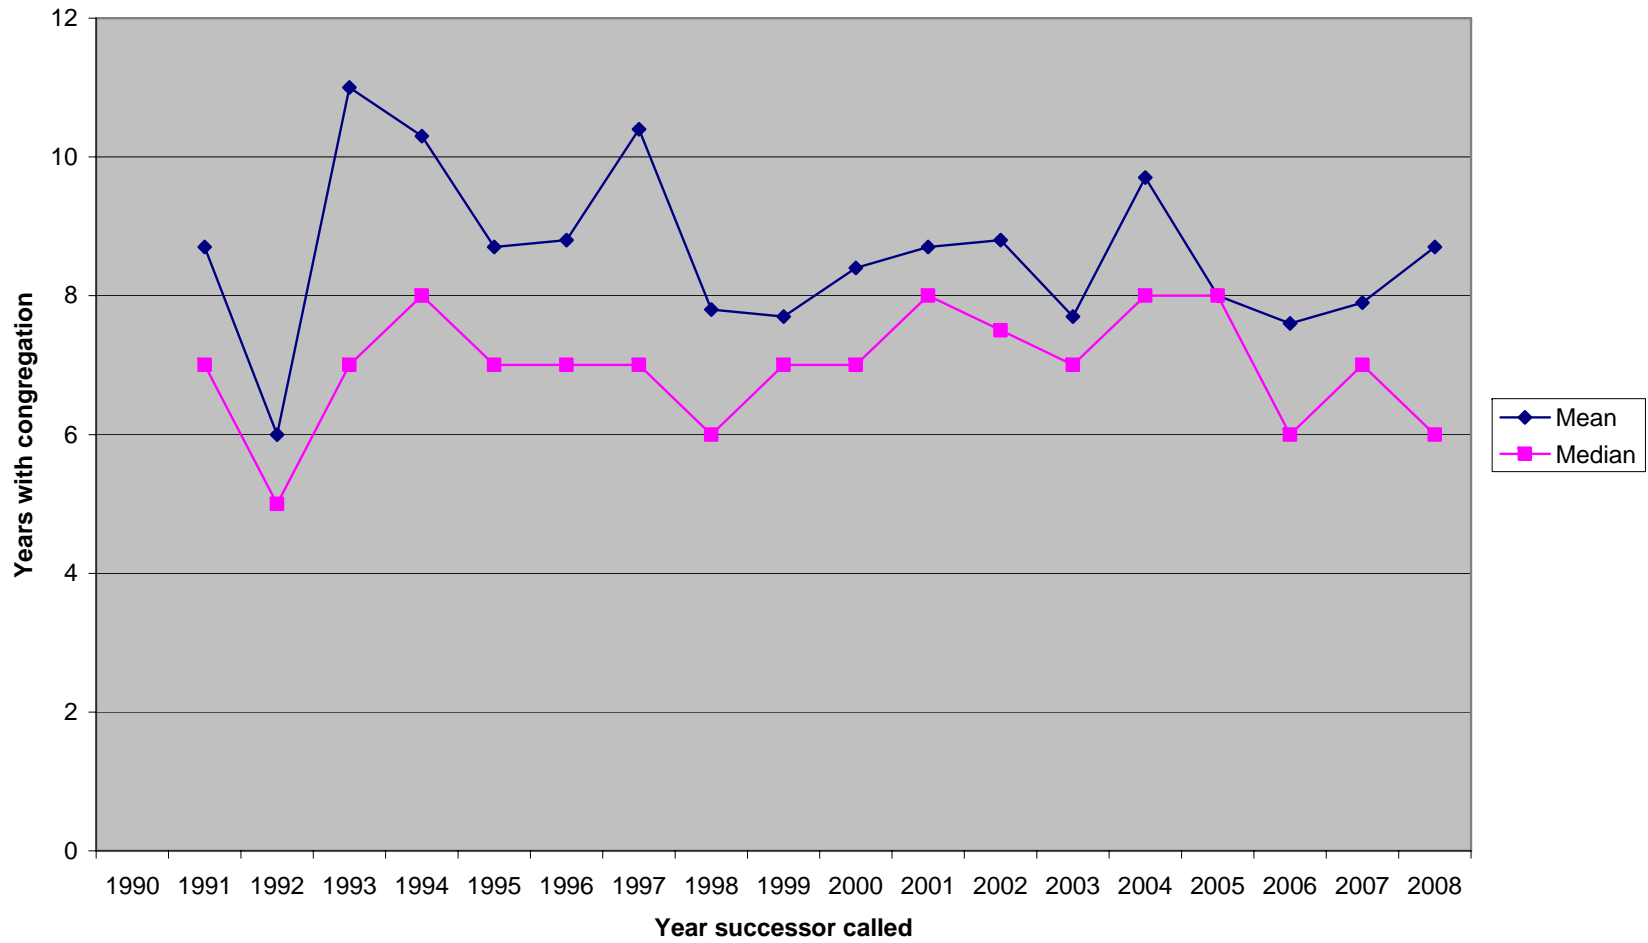

Longevity of tenure