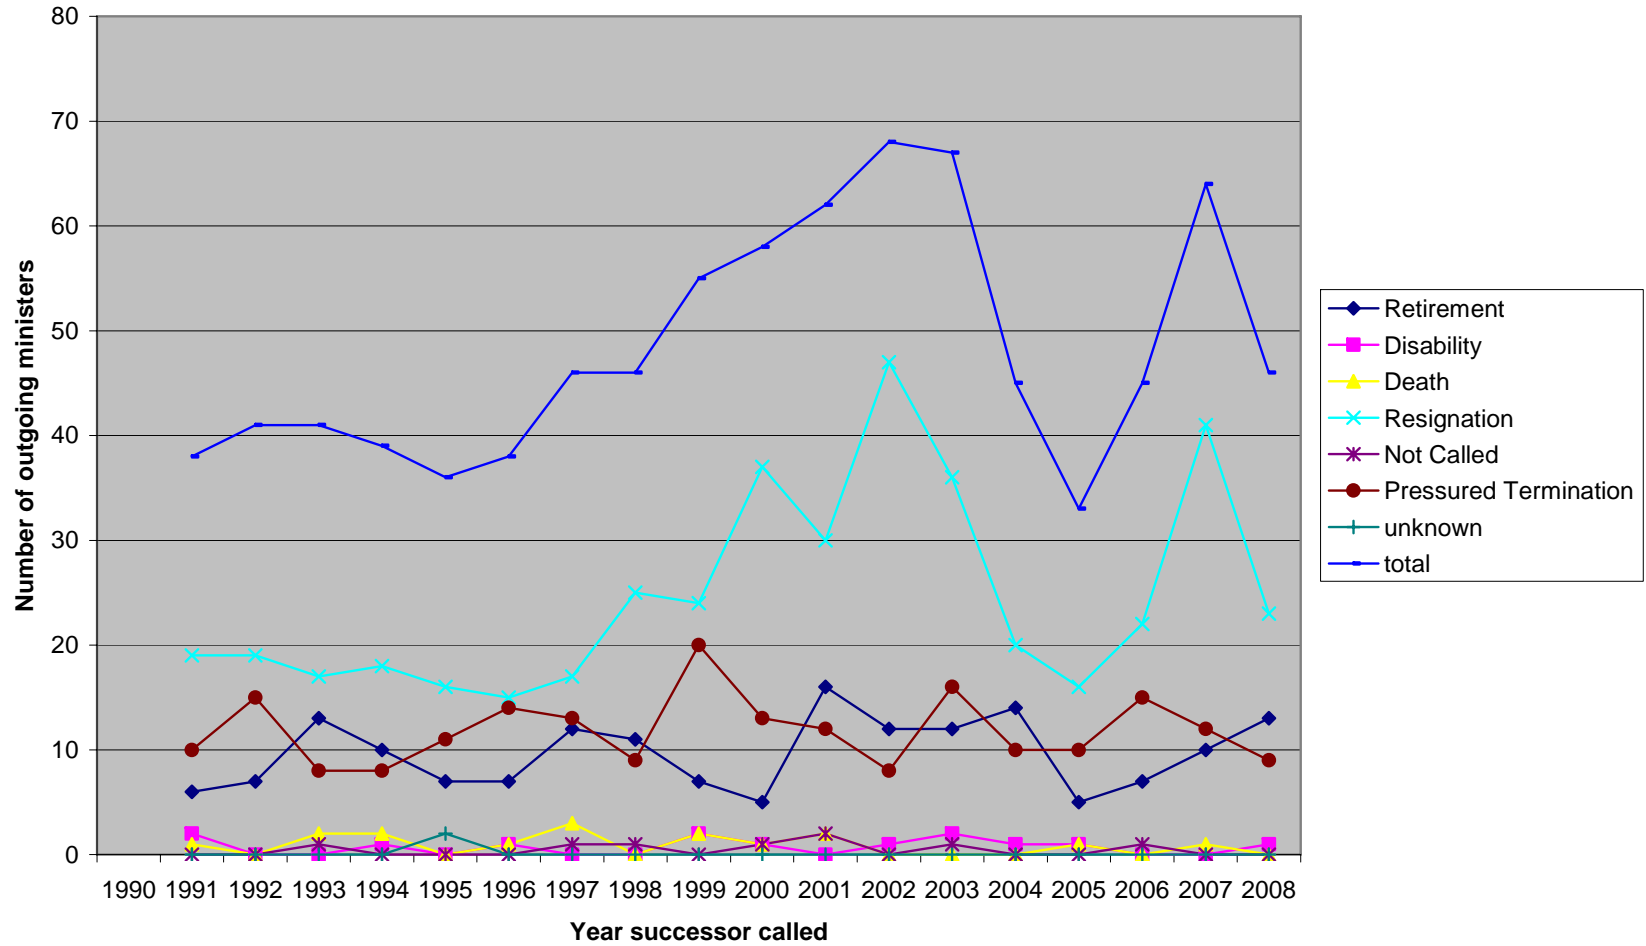

Year by Year Ministerial Settlement Statistics

1990 - 2008

Gender of ministers entering & departing

Motives for departure

Age of ministers entering positions

Gender and compensation

Compensation I

Compensation II

◆ Av. TCM to Incoming Ministers
 ■ Av. S&H to Incoming Ministers
 ▲ Av. Ttl Comp--All Civilian Wrkrs
 × Av. Wages--All Civilian Wrkrs
✱ Av. TCM in Real \$ (1982/84)
 ● Av. S&H in Real \$ (1982/84)
 + Av. Ttl. Comp. in Real \$
 — Av. Wages in Real \$