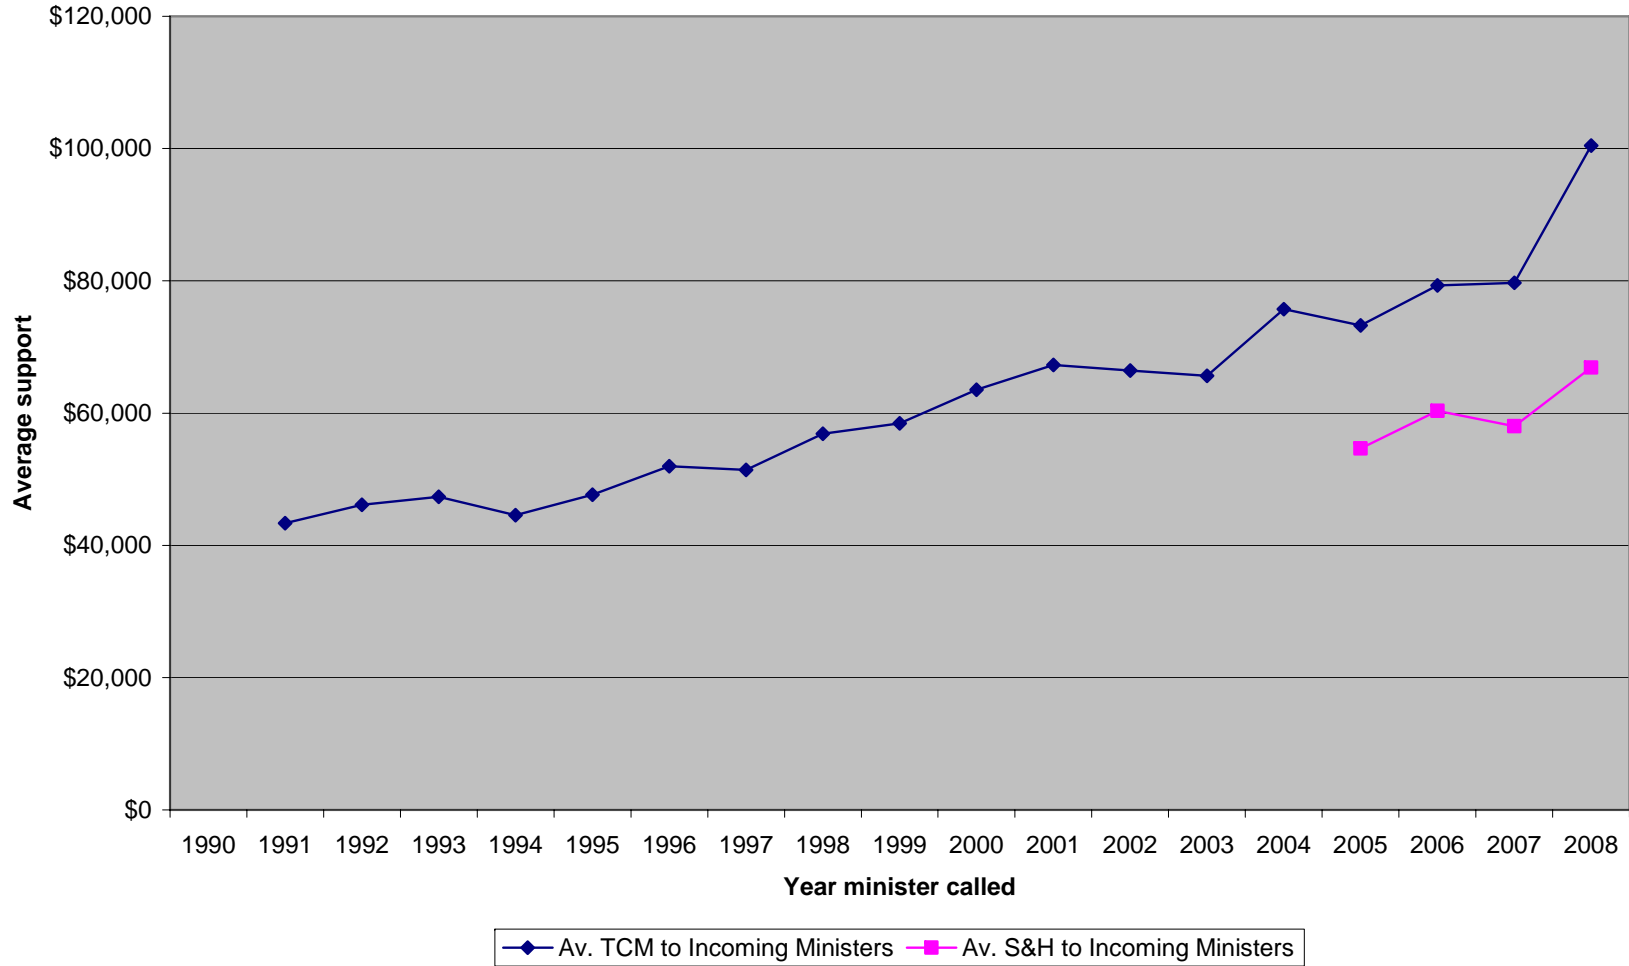

Year by Year Ministerial Settlement Statistics

1990 - 2008

Gender of ministers entering & departing

Motives for departure

Age of ministers entering positions

Gender and compensation

Compensation I

Compensation II

◆ Av. TCM to Incoming Ministers
 ■ Av. S&H to Incoming Ministers
 ▲ Av. Ttl Comp--All Civilian Wrkrs
 × Av. Wages--All Civilian Wrkrs
✱ Av. TCM in Real \$ (1982/84)
 ● Av. S&H in Real \$ (1982/84)
 + Av. Ttl. Comp. in Real \$
 — Av. Wages in Real \$