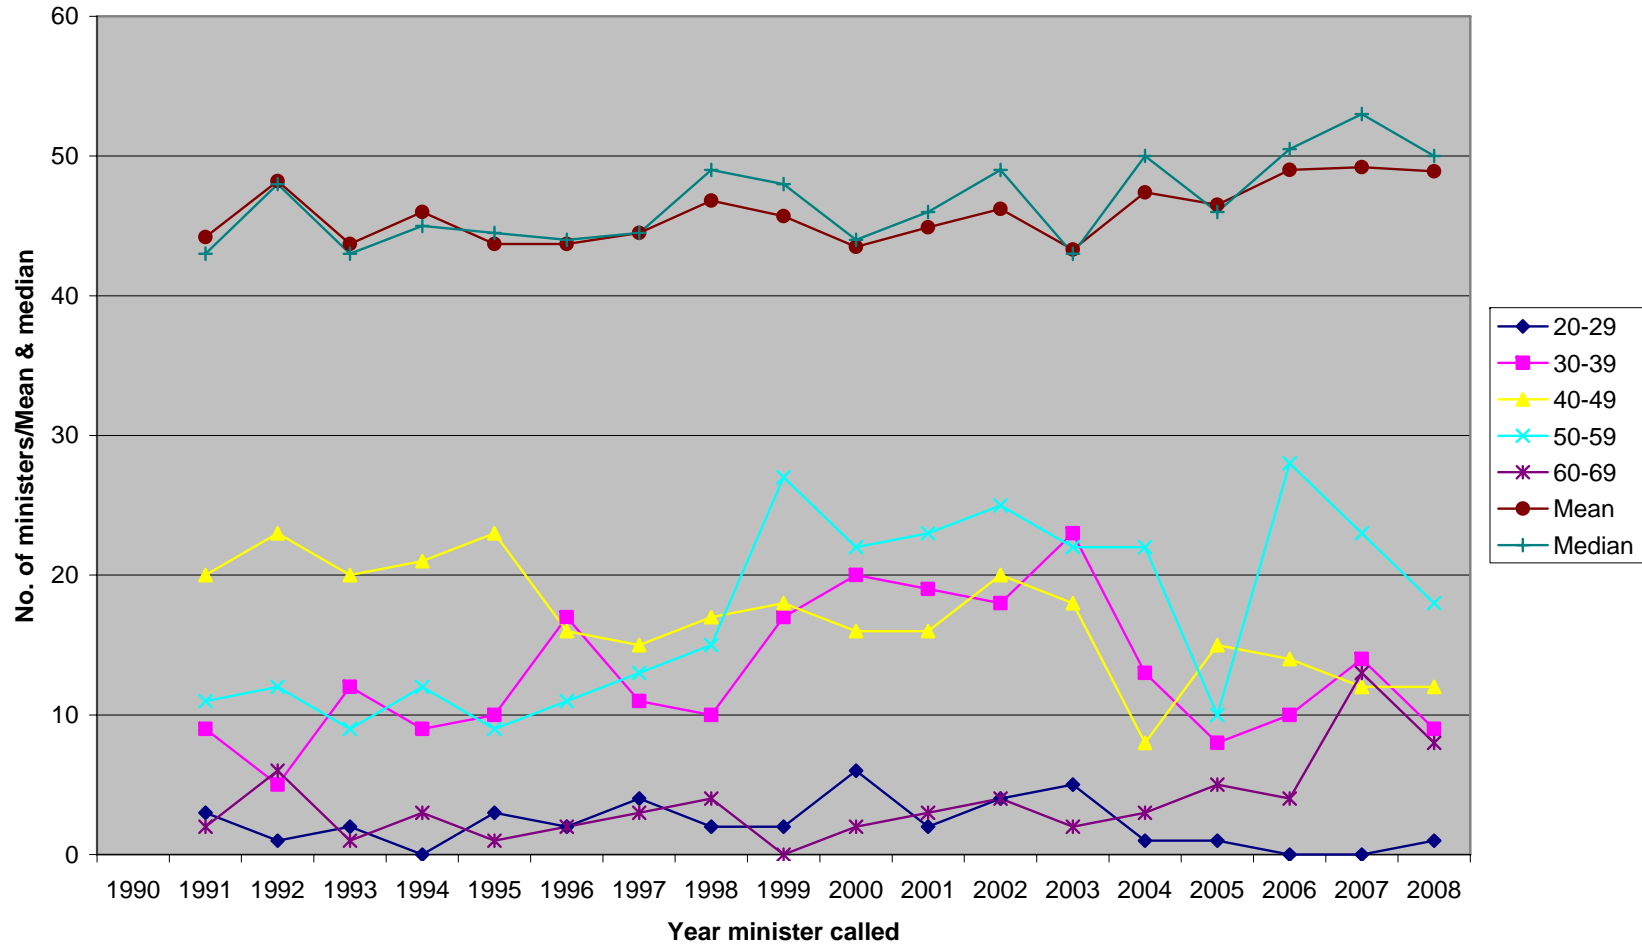

Year by Year Ministerial Settlement Statistics

1990 - 2008

Gender of ministers entering & departing

Motives for departure

Age of ministers entering positions

Gender and compensation

Compensation I

Compensation II

◆ Av. TCM to Incoming Ministers
 ■ Av. S&H to Incoming Ministers
 ▲ Av. Ttl Comp--All Civilian Wrkrs
 × Av. Wages--All Civilian Wrkrs
✱ Av. TCM in Real \$ (1982/84)
 ● Av. S&H in Real \$ (1982/84)
 + Av. Ttl. Comp. in Real \$
 — Av. Wages in Real \$